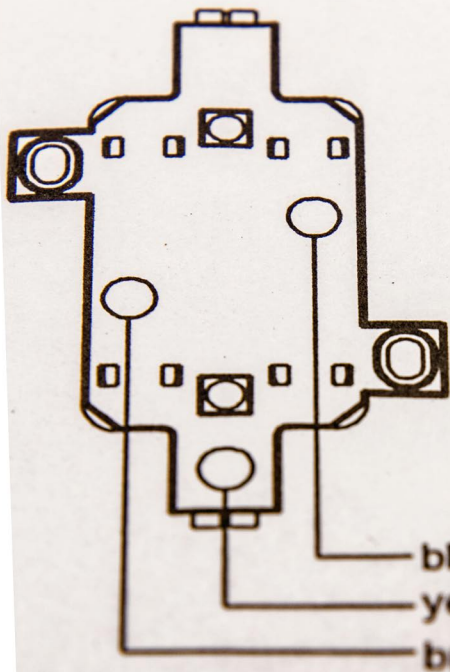

INTER
Light

Art. 15SS2AW

blue

yellow/green

brown