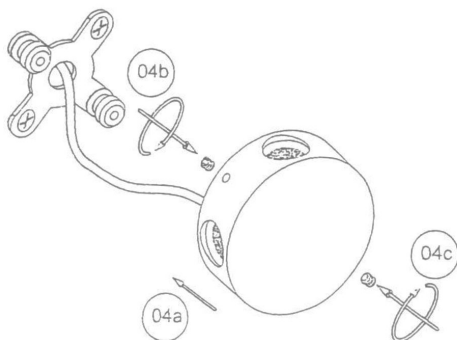

Artnr. 65563
LED spot Rondinaia 12V 4 x
0,25W (1x)extern dimbaar

BBAtechniek

specialist in camper- en caravanaccessoires

01

02

03

04

05

06

Artnr. 65563
LED spot Rondinaia 12V 4 x
0,25W (1x)extern dimbaar

BBAtechniek

specialist in camper- en caravanaccessoires

200 WL4AL
D45×H16(mm)
LED-1W

Lamp:2835 LED
Color: 6000/4000/3000K
Color rendering: Ra80
Input: 12V DC
Watt: 1W
Life span: 20,000hrs
Operating temp: -20°C-+40°C
Indoor use only
IP20
Dimmable: NO

200 WL4AL
D45×H16(mm)
LED-1W

Lamp:2835 LED
Color: 6000/4000/3000K
Color rendering: Ra80
Input: 12V DC
Watt: 1W
Life span: 20,000hrs
Operating temp: -20°C-+40°C
Indoor use only
IP20
Dimmable: NO

Cautions: a.Installed by qualified electrician
b.Use only power-supply supplied
by manufacturer for products guarantee