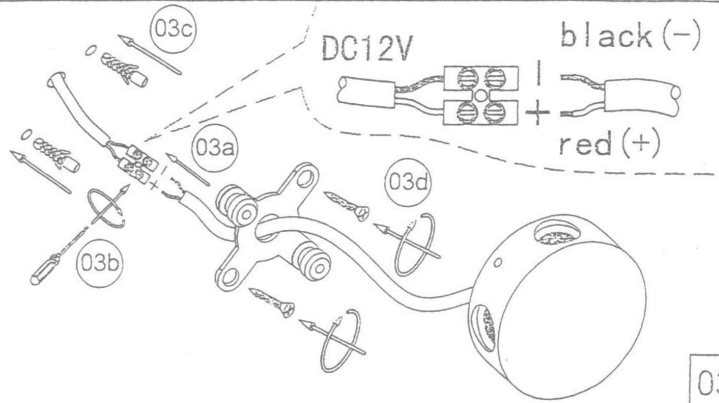

BBAtechniek

specialist in camper- en caravanaccessoires

01

02

03