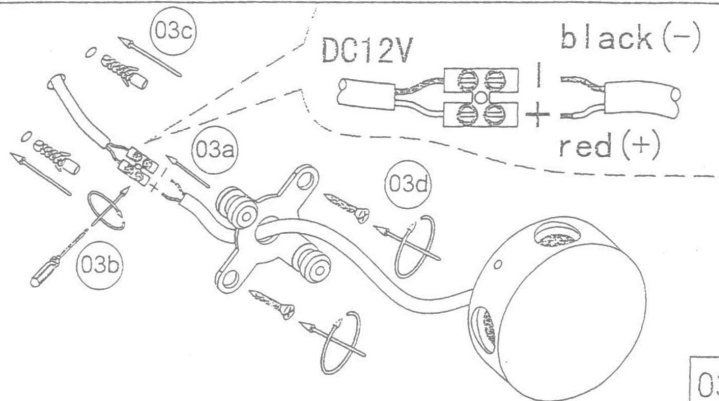

Artnr. 65563
LED spot Rondinaia 12V 4 x
0,25W (1x)extern dimbaar

BBAtechniek

specialist in camper- en caravanaccessoires

01

02

03

04

05

06

Artnr. 65563
LED spot Rondinaia 12V 4 x
0,25W (1x)extern dimbaar

BBAtechniek

specialist in camper- en caravanaccessoires

200 WL4AL
D45×H16(mm)
LED-1W

Lamp:2835 LED
Color: 6000/4000/3000K
Color rendering: Ra80
Input: 12V DC
Watt: 1W
Life span: 20,000hrs
Operating temp: -20°C-+40°C
Indoor use only
IP20
Dimmable: NO

Cautions: a.Installed by qualified electrician
b.Use only power-supply supplied
by manufacturer for products guarantee

Artnr. 65563
LED spot Rondinaia 12V 4 x
0,25W (1x)extern dimbaar

BBAtechniek

specialist in camper- en caravanaccessoires

200 WL4AL
D45×H16(mm)
LED-1W

Lamp:2835 LED
Color: 6000/4000/3000K
Color rendering: Ra80
Input: 12V DC
Watt: 1W
Life span: 20,000hrs
Operating temp: -20°C-+40°C
Indoor use only
IP20
Dimmable: NO

Cautions: a.Installed by qualified electrician
b.Use only power-supply supplied
by manufacturer for products guarantee