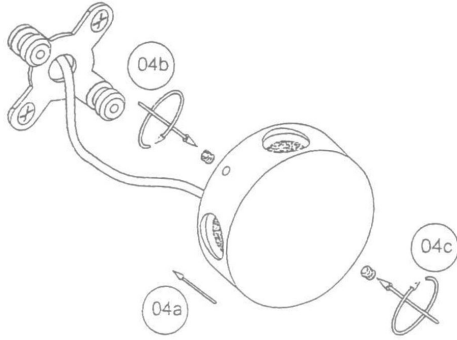

04

05

06

Artnr. 65563
LED spot Rondinaia 12V 4 x
0,25W (1x)extern dimbaar